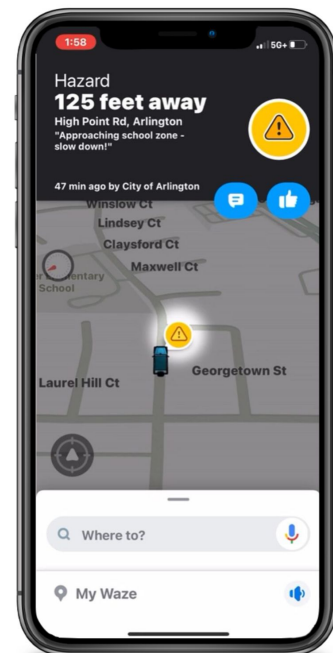

## Waze Active School Zone Alert

### Overview

Applied Information now offers seamless integration with the Waze navigation app, providing real-time alerts to drivers entering an active school zone along their route. These alerts are based on the unique school schedule, including holidays and exceptions, and late start or early release days, while additionally accommodating to unforeseen school beacon schedule changes. This dynamic system ensures that safety alerts are provided at the critical time when students, staff, and parents are entering or leaving a school zone. This innovative feature is available free of charge for new and existing Glance users, whose city is outfitted with the Glance Connected School Beacon System.

When a Waze user nears an active school zone, the driver is notified with an audible notification “Hazard reported ahead” and a visual alert reading “Approaching school zone – slow down!”. This integration creates an additional layer of safety for students in school zones, where alerts are automatically updated to reflect the real-time school flasher status.

### Features & Benefits

- ✓ Free for existing Glance users operating Glance Connected School Beacons
- ✓ Based on unique school zone schedules, while accommodating for unexpected schedule changes
- ✓ Real-time hazard alerts on the Waze app
- ✓ Improved school zone safety by reaching more drivers
- ✓ Additional layer of safety in school zones
- ✓ View live incidents on the online Waze map ([waze.com](http://waze.com))
- ✓ Waze integration available for other select Glance devices