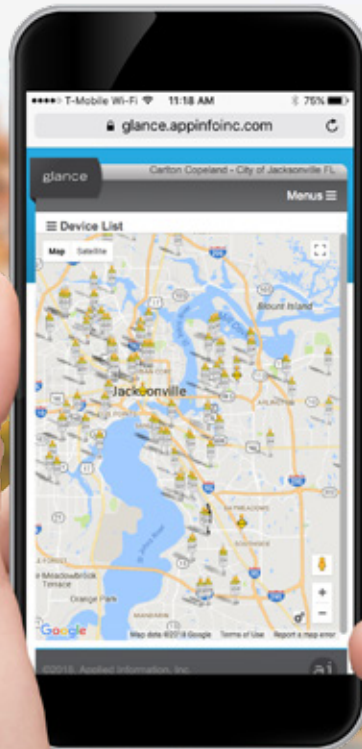

applied
INFORMATION

Connected School Beacon System

POWERED BY APPLIED INFORMATION

NEVER WASTE A DRIVE

The Glance™ connected school beacon system makes sure you're never caught off-guard by problems with your school beacons, making monitoring and maintenance easier than ever.

Stay Connected, Stay Informed

Our school beacon system monitors your beacon flashers and alerts you with a text or email to any problems with the power, batteries or lamps, saving you the trip to check them manually. With Glance, our cloud-based connected platform, you can supervise your school beacons and make changes to their schedules from anywhere. In the event of weather delays or other sudden schedule changes, quickly and easily override the schedule of one or all devices.