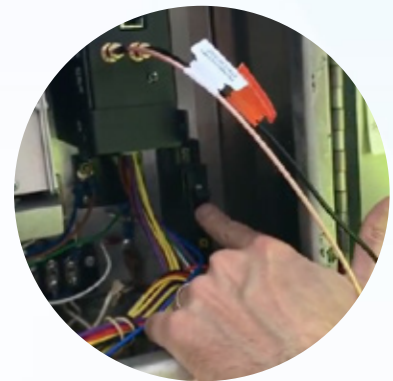

HARDWARE + SOFTWARE

The Applied Information system utilizes an industry-leading combination of hardware and software to create complete, effective traffic solutions. The technology easily retrofits into existing beacons and includes data and software in the purchase.

System Includes

- Cellular Modem
- Data Plan
- Glance Software
- Complete Warranty

Keep your school beacons working and your school zones safe with Glance.